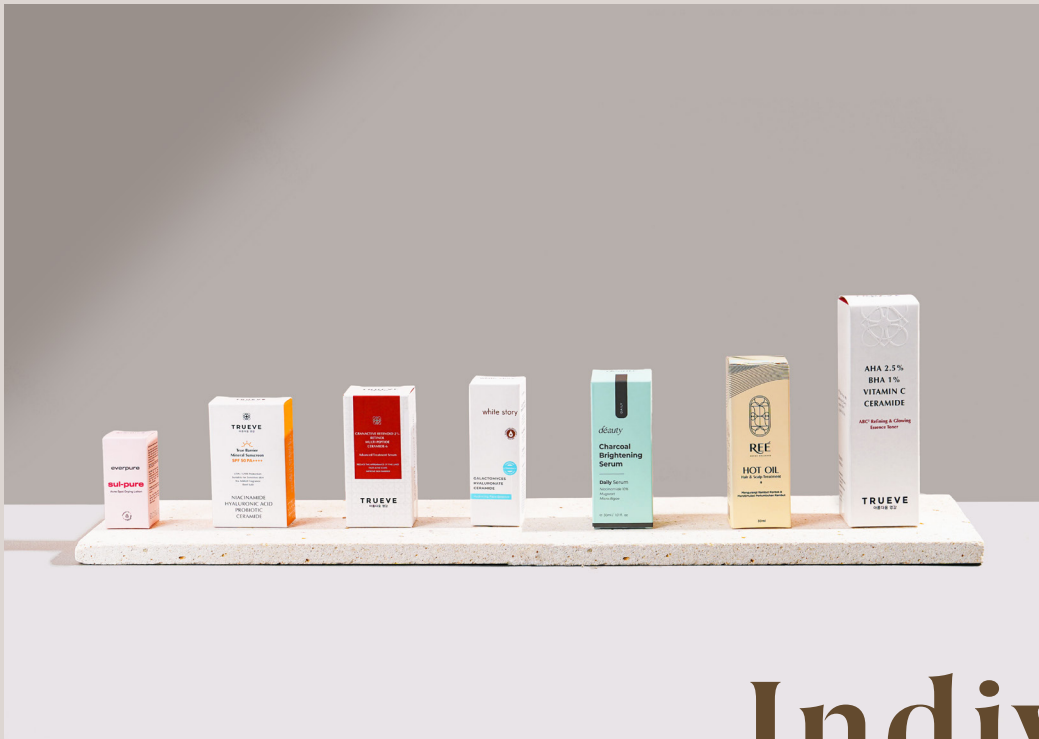

Minimum Order Qty

3,000pcs

Lead Time Production

21 - 24 working days

Max Color / Packaging

4 color

Individual Box