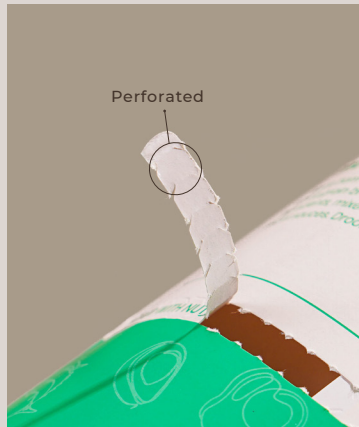

Other Printings

Minimum Order Qty

3.000 - 5.000pcs

Lead Time Production

14 working days

Max Color / Packaging

4 color

Finishing Options